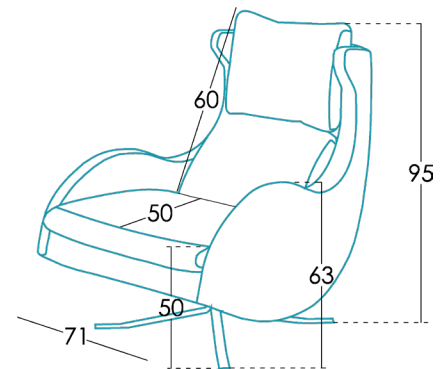

Packaging

Packaging made up of shrink wrap and edge protectors.

The packaging comes along with the design. We always optimize it, so that it takes up as little space as possible and it is easy to carry it, avoiding the use of unnecessary packing material.